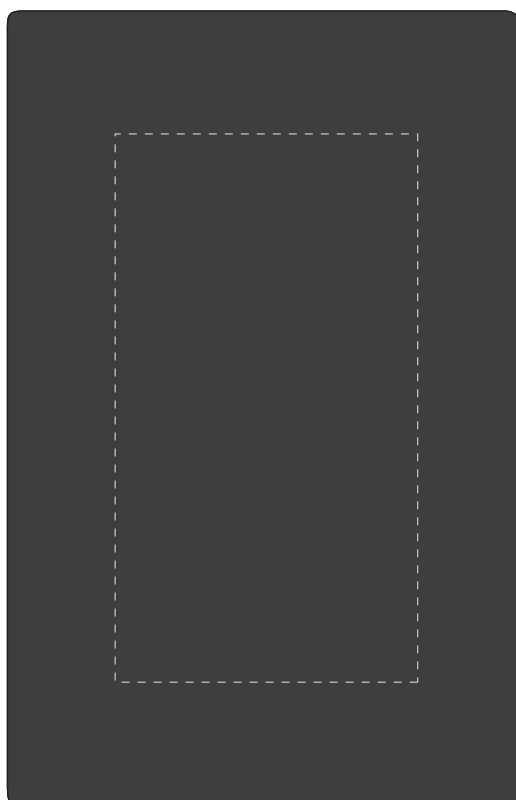

Your Ref:

Quantity:

Product Code: QS0543

Our Ref:

Version: 1

Product Colour: DARK GREY

**PRINTING CONCERNS:****PRODUCT INFO: DUE TO THE NATURE OF THE PRODUCT THE PRINT POSITION MAY VARY BY 2 - 3 MM**

Please note that this product has Sustainability Markings that are not visible from this perspective

We stock this item in the following colours

**PANTONE REFERENCE(S)**

● Debossing/ Foil Blocking

ARTWORK SCALE 50%

Product Image for visualisation  
- colours may vary

- CENTRED TO PRINT AREA
- CENTRED TO NOTEBOOK

The dashed line is to demonstrate print area and will not appear on your printed item

**PLEASE NOTE:**

- All colours including print and product are for visual purposes only and should not be regarded as the actual colour of the product and print.
- Some products may vary from batch to batch and may differ from previous orders.
- The colour and texture of a product can also have an effect on the final print colour.
- By approving this order we accept that you understand these terms.

To proceed, please approve visual via the online system.

ARTWORK SCALE 100%  
Max print area: 80mm x 145mm